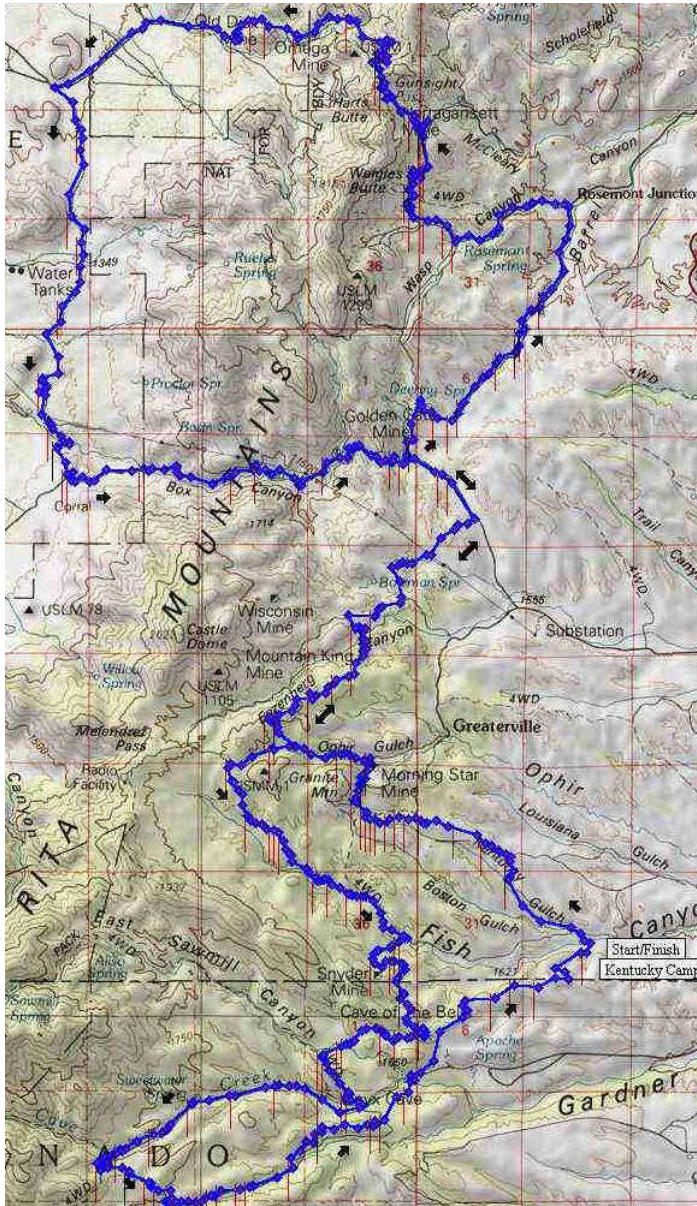

Old Pueblo 50 2014

KY Camp
Start/Finish Line

Cochise County
Mobile Comm Unit

KK7WA – Juanita
N4PDR – David
Early Shift

Remote
2 Meter Antenna

KY Camp

CA Gulch

Note the new Horse Gate the runners have to go through.
It really helps. Food tent to the left.
That is N7INK's red truck on the right.

K7DTB's Station

Aid Station

WB6OTS